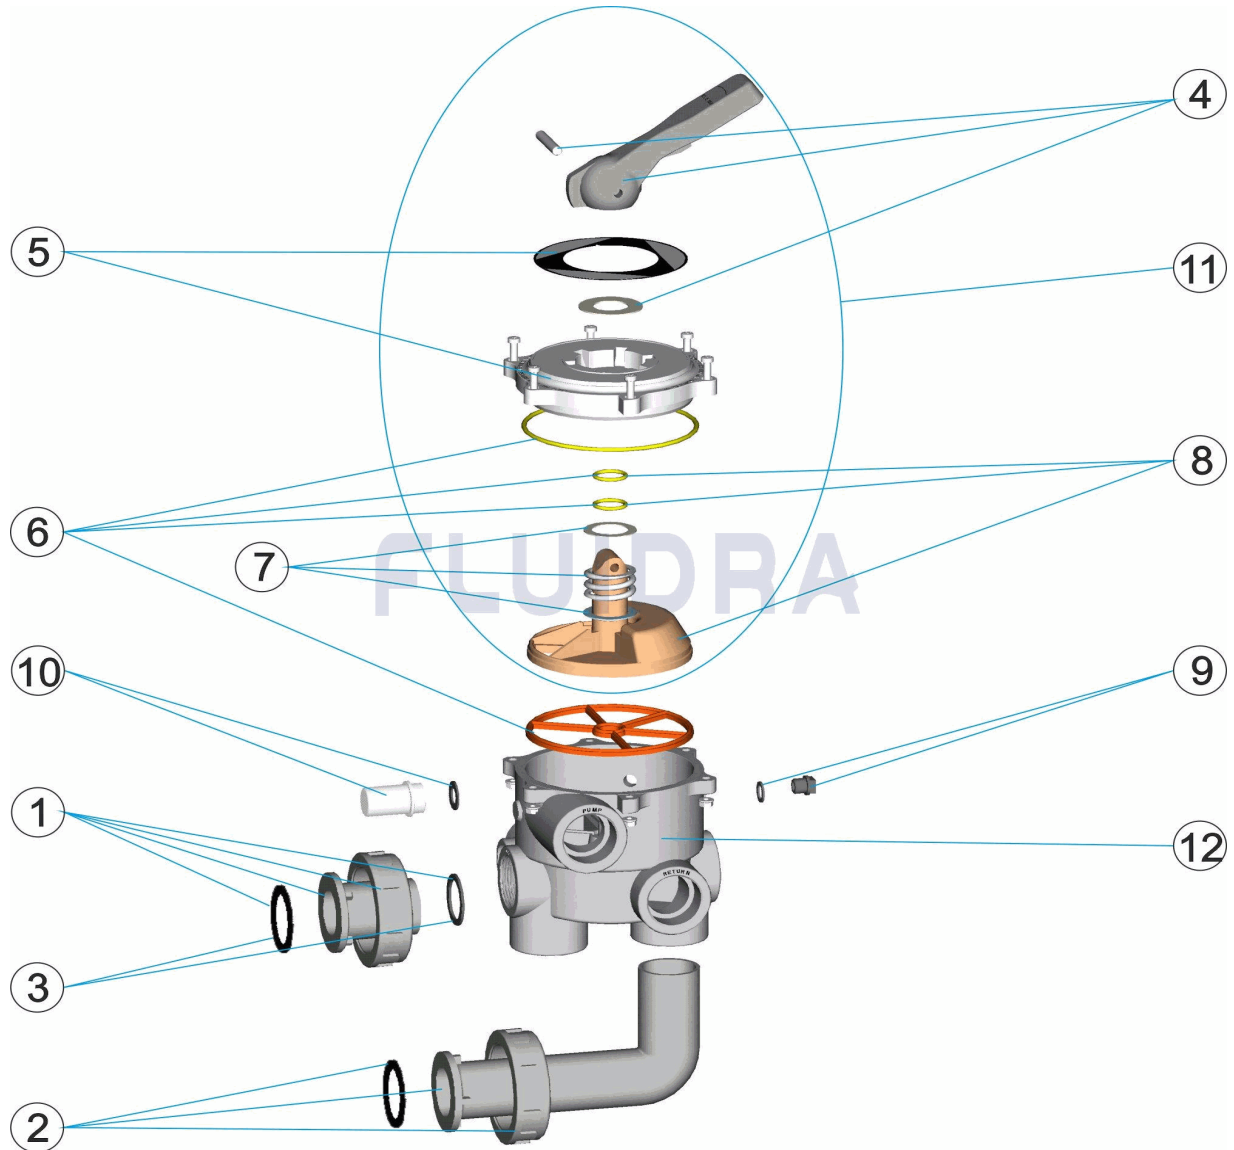

CODE **00599**

DESCRIPTION: **SELECTOR VALVE WITH LINKS**

**ENGLISH**

POS	CODE	DESCRIPTION	QUANTITY	POS	CODE	DESCRIPTION	QUANTITY
1	4404120201	UNION WHITE 1 1/2' NEW		6	4404120107	GASKETS NEW VALVE 1 1/2'	
1	4404120202	UNION BLACK 1 1/2' NEW		7	4404120105	SPRING WITH WASHERS	
2	4404120203	ELBOW WHITE 1 1/2' NEW		8	4404120106	DISTRIBUTOR WITH GASKETS 1 1/2'	
2	4404120204	ELBOW BLACK 1 1/2' NEW		9	4404120109	PLUG 1/4'	
3	4404120205	UNION SEALS 1 1/2'		10	4404120108	VISOR WITH SEAL	
4	4404120102	BLACK HANDLE 11/2'-2'		11	4404120112	TOP ASSEMBLY BLACK 1 1/2' MNB/N/A	
5	4404120103	BLACK TOP 1 1/2'		12	00598R0101	BLACK SELECTOR VALVE 1 1/2" POS. 3"	